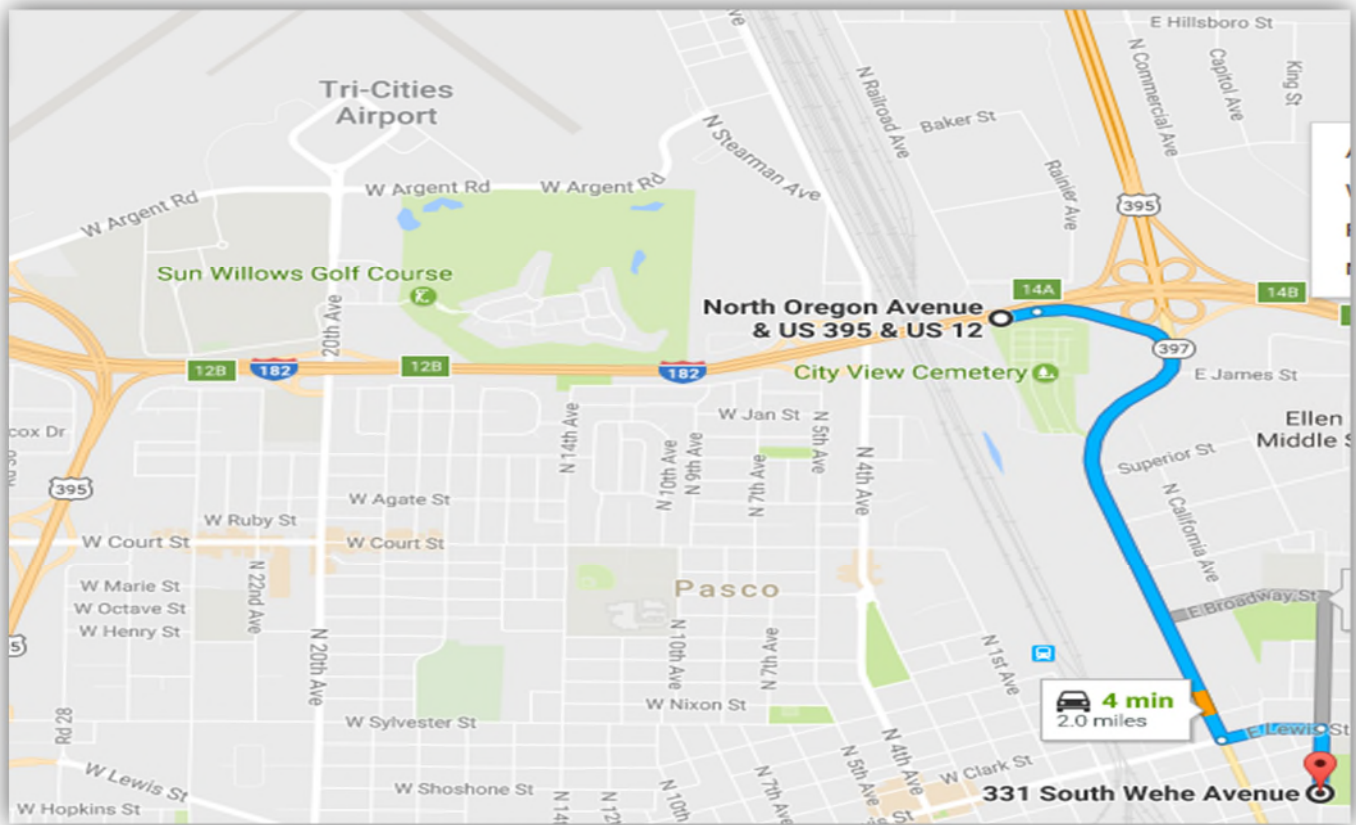

# Rolling Hills Chorus

of Sweet Adelines International

## Directions to Rehearsals at 331 S Wehe Avenue, Pasco (Kurtzman Park)

From I-182 heading east,

- Exit I-182 at the N Oregon Avenue & US-395 & US-12 exit - Exits 14 and 14A
- Keep right to continue on Exit 14A
- Follow signs for WA-397 S / Finley / N Oregon Avenue and merge onto WA-397 S / N Oregon Avenue
- Turn left onto E Lewis Street
- Turn right onto S Wehe Avenue
- We are located on the left side of the street inside the Kurtzman Park building (police annex) near the corner of S Wehe Avenue and E Alton Street

Parking is on the street or at the Virgie Robinson Elementary School about 1 block north of the park

Don't be deterred by the locked door, press the doorbell or knock loudly

**WELCOME!**